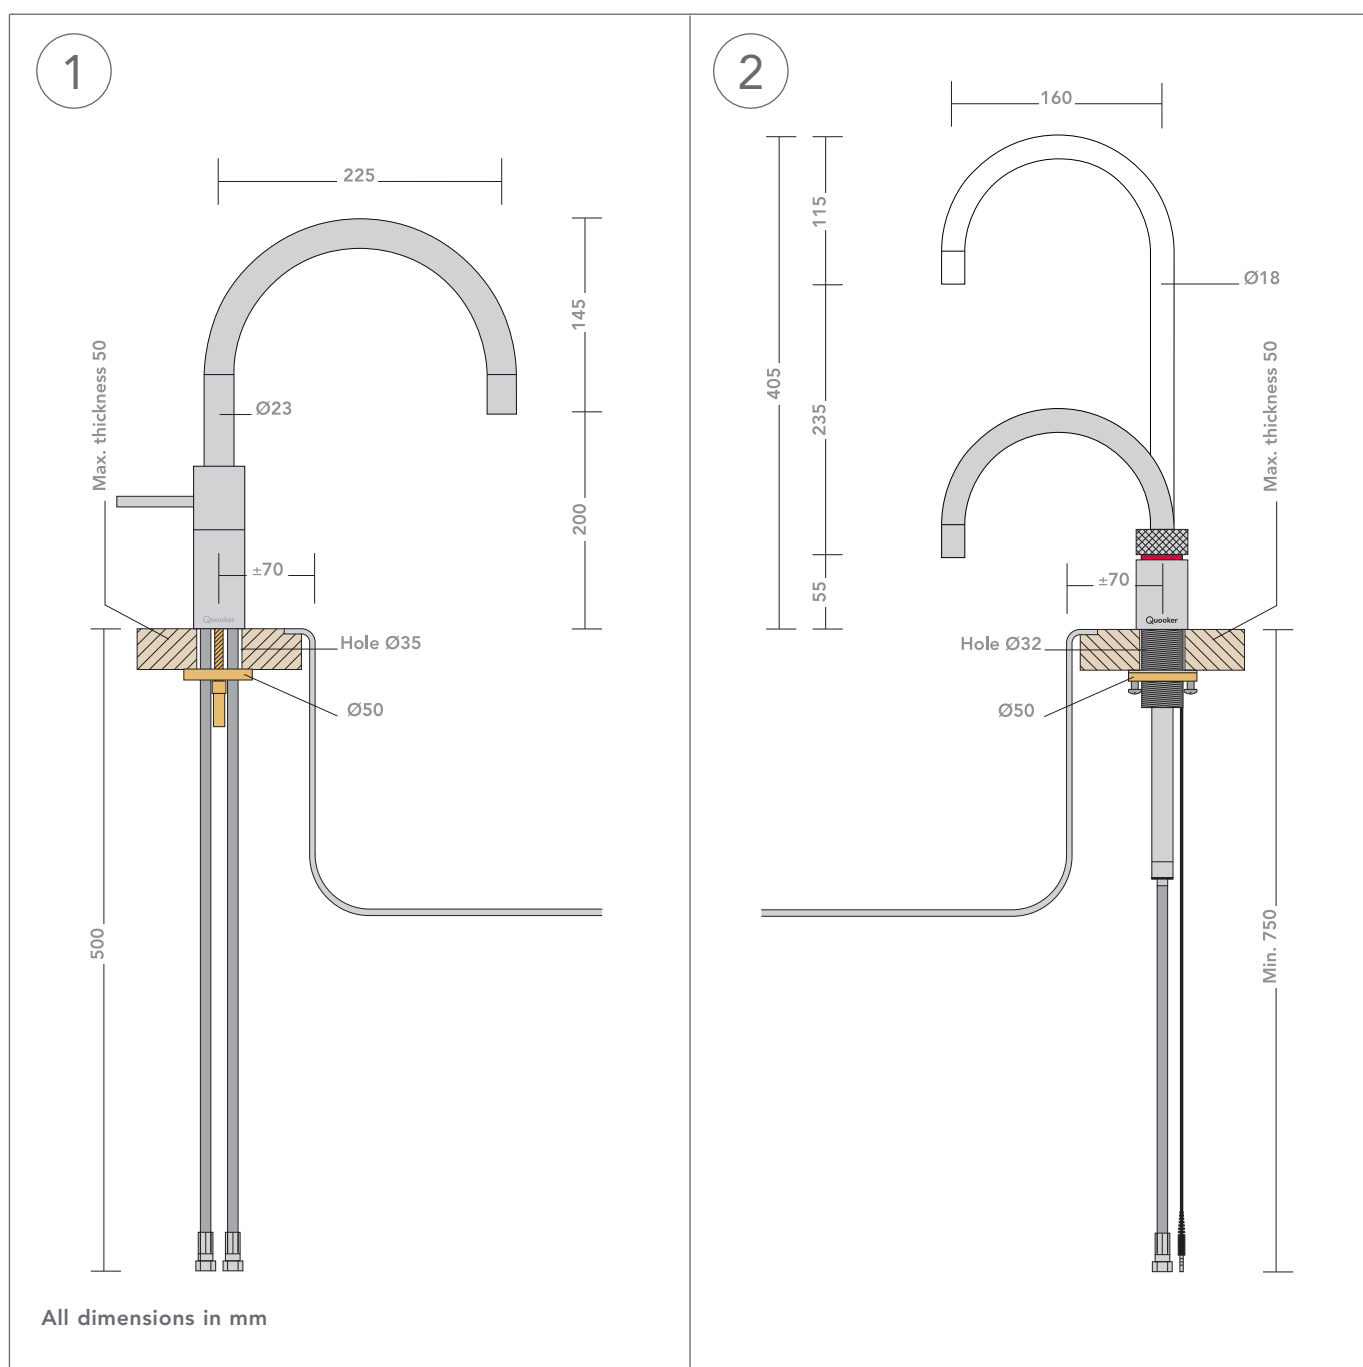

Dimensions Nordic taps

- 1 Nordic Round mixer tap
- 2 Nordic Round boiling-water tap

- 3 Nordic Square mixer tap
- 4 Nordic Square boiling-water tap